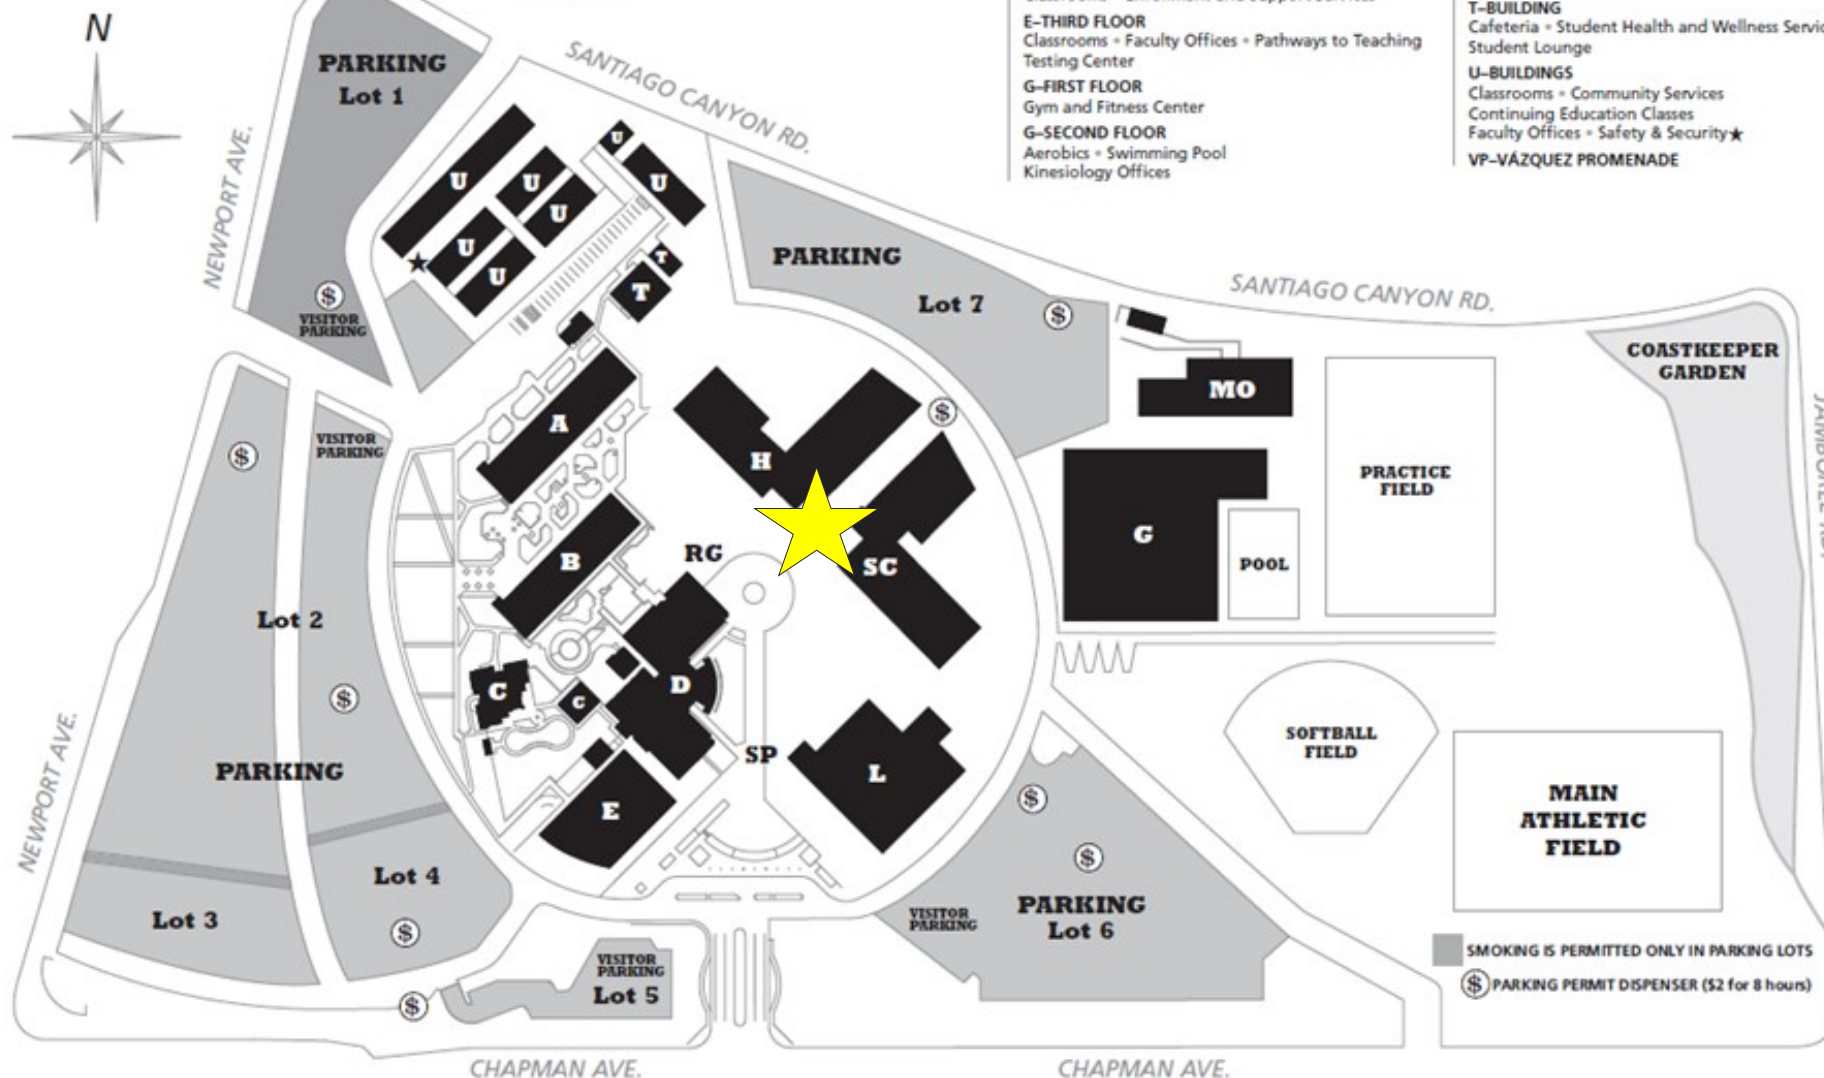

**RG-ROSE GARDEN**

**SC-SCIENCE CENTER**  
Classrooms • Faculty Offices • Science Labs

**SP-STRENGER PLAZA**

**T-BUILDING**  
Cafeteria • Student Health and Wellness Services  
Student Lounge

**U-BUILDINGS**  
Classrooms • Community Services  
Continuing Education Classes  
Faculty Offices • Safety & Security★

**VP-VÁZQUEZ PROMENADE**

SMOKING IS PERMITTED ONLY IN PARKING LOTS

Ⓢ PARKING PERMIT DISPENSER (\$2 for 8 hours)

Please note: Santiago Canyon College's Vazquez Promenade is located between H and SC buildings—see yellow star on map.