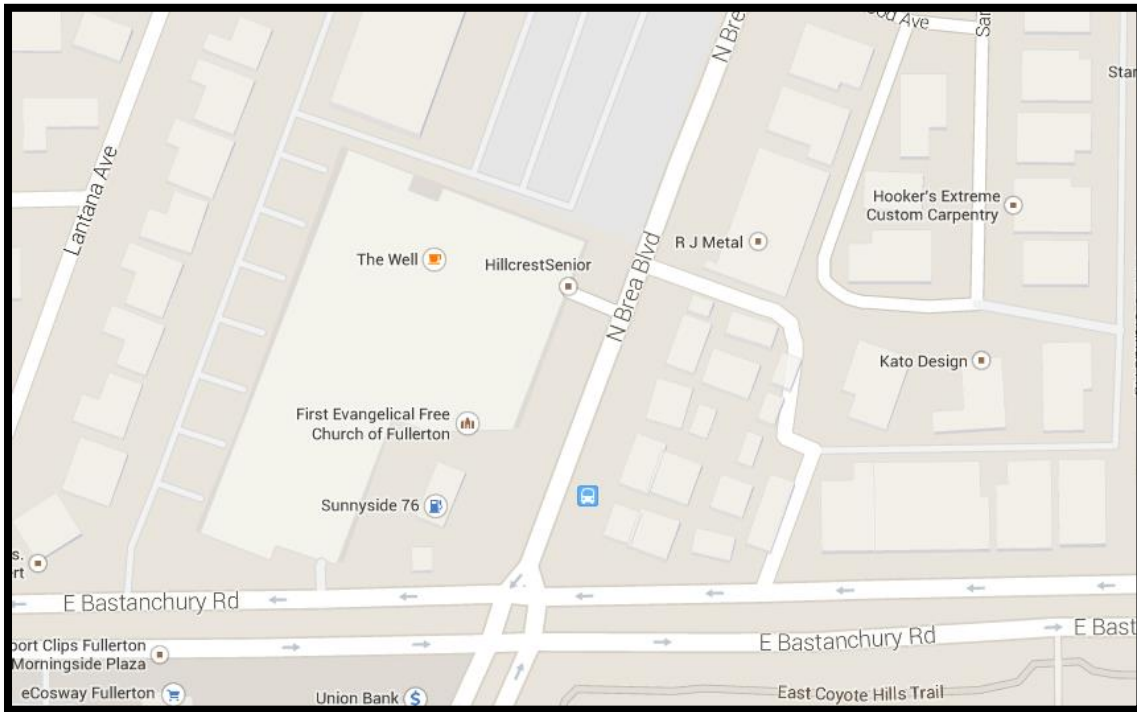

MERCY HOUSE
We help people find their way back home.

ATTENTION:

DARK NIGHT INFORMATION!!!

The Orange County Armory Emergency Shelter will be hosted at an alternate location for the Dark Nights occurring from WEDNESDAY, April 11th through SUNDAY, April 15th

For the Duration of these Dark Nights:

Santa Ana AND Fullerton Clients will be bused to an alternate site located at:

First Evangelical Free Church of Fullerton (aka: EvFree Church)

Located at 2801 Brea Blvd, Fullerton, CA 92835
(near Bastanchury and Brea, in the Gym)

Doors at the alternate location will open at 7:00 pm

Santa Ana Pick-Up Locations:

Pick-Up #1

Flower & Civic Center
(Near 6th Street in Santa Ana)

Pick Up #2

1901 W. Walnut, Santa Ana

Pick-Up #3

Santa Ana National Guard Armory
612 E. Warner, Santa Ana, CA
(Near intersection of Warner and Main)

Fullerton Pick-Up Locations:

Pick-Up #1

The 200 block of E. Santa Fe Ave. (southside of the street between S. Pomona Ave and N. Lemon St.)

Pick Up #2

Fullerton National Guard Armory
400 S Brookhurst St. (near the corner of Brookhurst and Valencia)