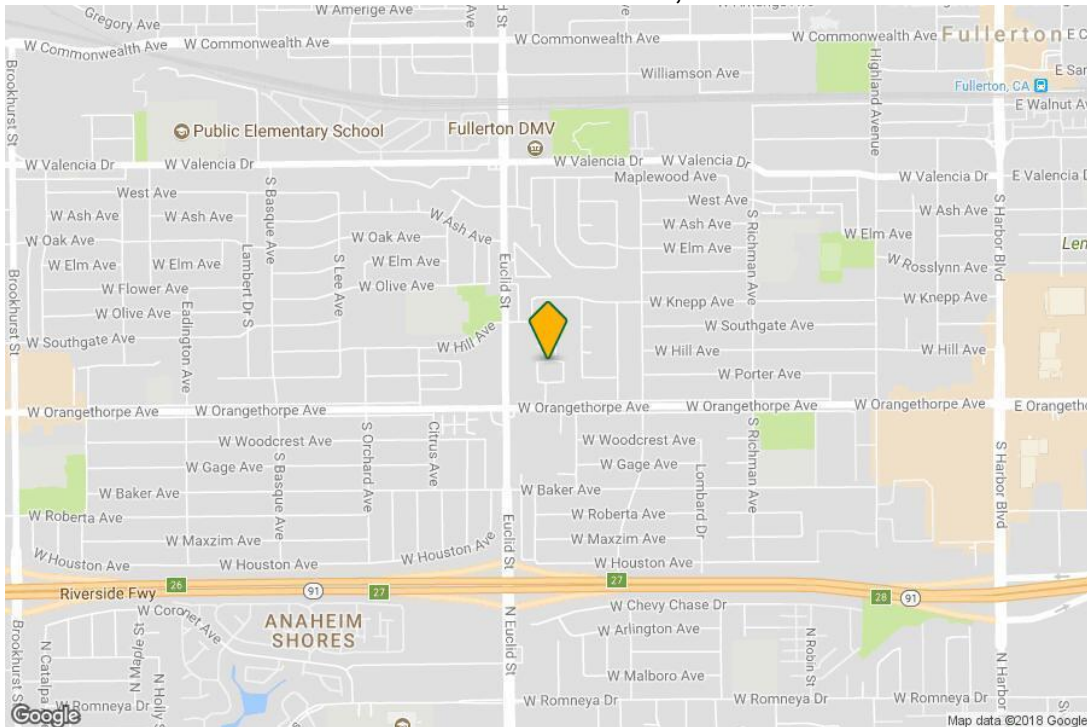

MERCY  HOUSE
We help people find their way back home.

ATTENTION:

DARK NIGHT INFORMATION!!!

The Orange County Armory Emergency Shelter will be hosted at an alternate location for the Dark Nights occurring from Wednesday, February 7th through Sunday, February 11th

For the Duration of these Dark Nights:
Fullerton Clients will be bused to an alternate site located at:

First Lutheran Church of Fullerton

215 N Lemon St. Fullerton, CA 92832

(PLEASE SEE REVERSE PAGE FOR SCHEDULE INFORMATION)

Doors at the alternate location will open at 7:00 pm

Fullerton Pick-Up Locations:

Pick-Up #1

The 200 block of E. Santa Fe Ave. (southside of the street between S. Pomona Ave and N. Lemon St.)

Pick Up #2

Fullerton National Guard Armory
400 S Brookhurst St. (near the corner of Brookhurst and Valencia)