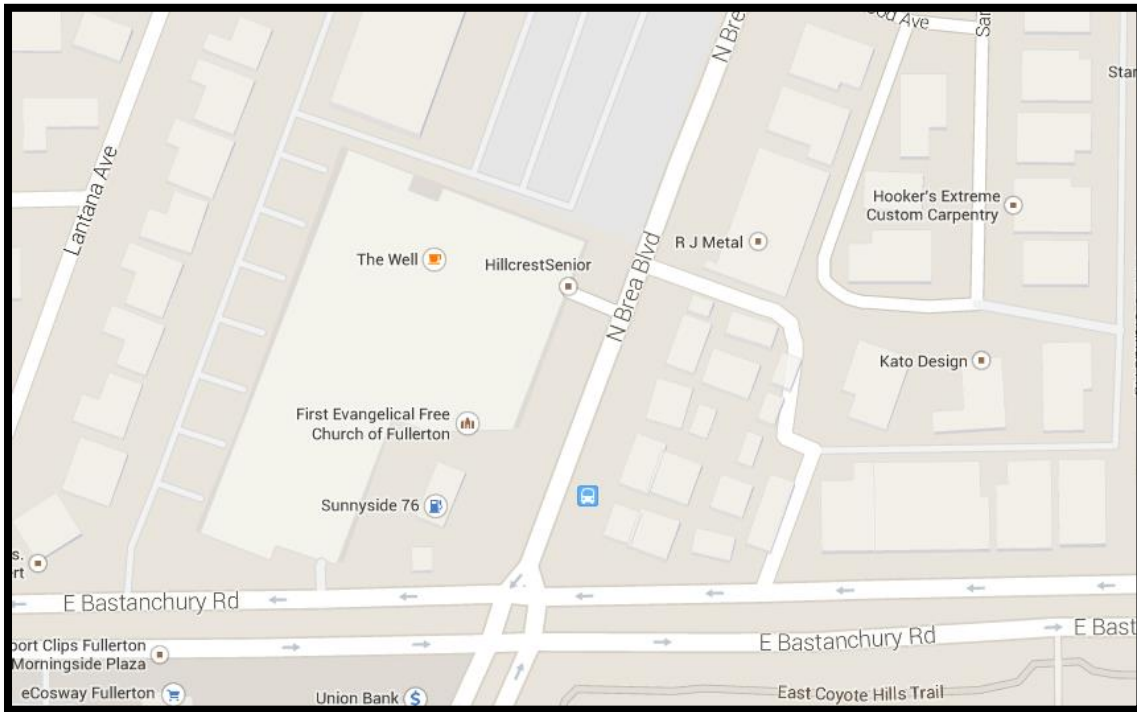

MERCY HOUSE
We help people find their way back home.

ATTENTION:

DARK NIGHT INFORMATION!!!

The Orange County Armory Emergency Shelter will be hosted at an alternate location for the Dark Nights occurring from Friday, March 2nd through Sunday, March 4th

For the Duration of these Dark Nights:

Santa Ana AND Fullerton Clients will be bused to an alternate site located at:

First Evangelical Free Church of Fullerton (aka: EvFree Church)

Located at 2801 Brea Blvd, Fullerton, CA 92835
(near Bastanchury and Brea, in the Gym)

Doors at the alternate location will open at 7:00 pm

Santa Ana Pick-Up Locations:

Pick-Up #1

Flower & Civic Center
(Near 6th Street in Santa Ana)

Pick Up #2

1901 W. Walnut, Santa Ana

Pick-Up #3

Santa Ana National Guard Armory
612 E. Warner, Santa Ana, CA
(Near intersection of Warner and Main)

Fullerton Pick-Up Locations:

Pick-Up #1

The 200 block of E. Santa Fe Ave. (southside of the street between S. Pomona Ave and N. Lemon St.)

Pick Up #2

Fullerton National Guard Armory
400 S Brookhurst St. (near the corner of Brookhurst and Valencia)